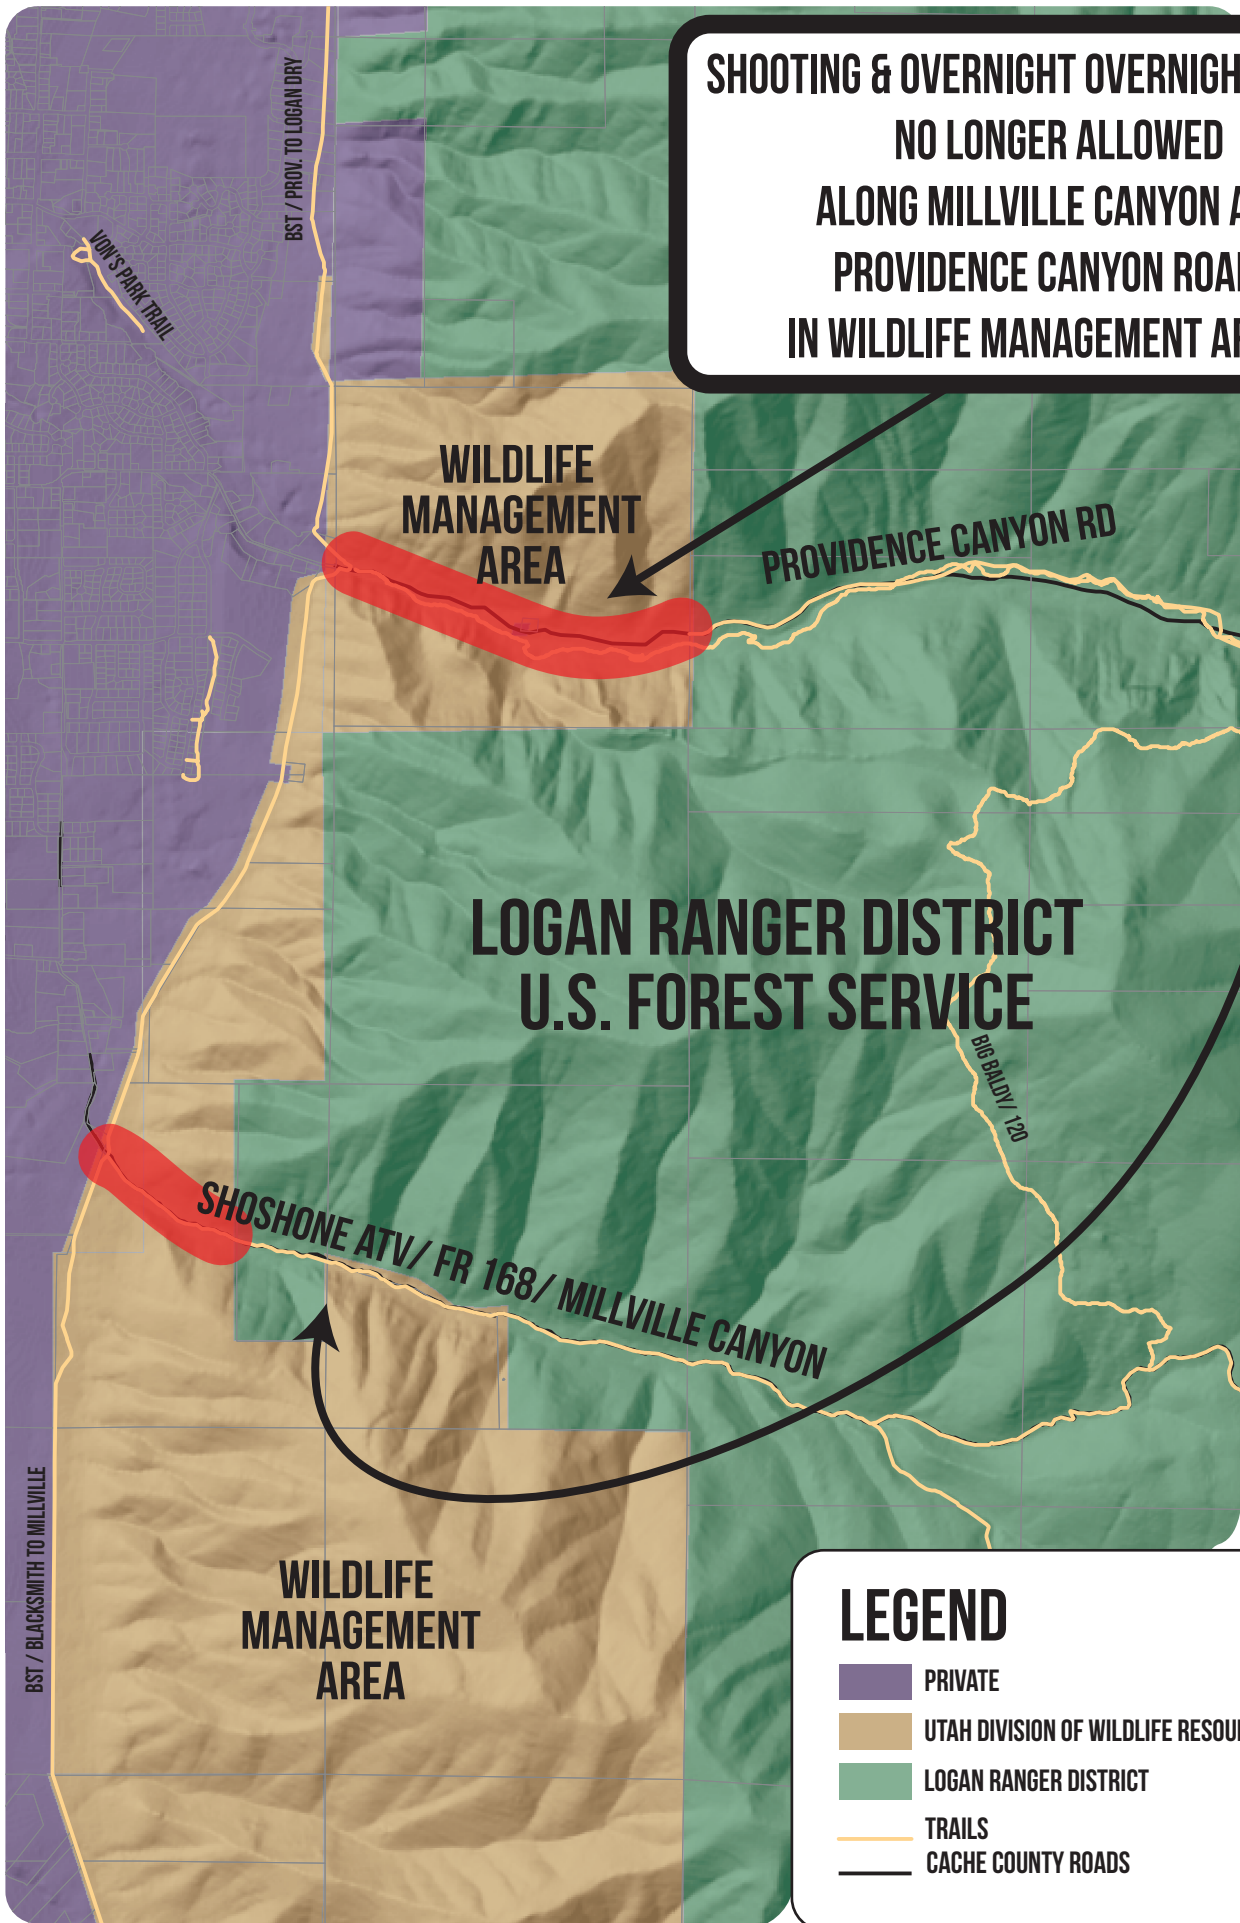

**SHOOTING & OVERNIGHT OVERNIGHT CAMPING
NO LONGER ALLOWED
ALONG MILLVILLE CANYON AND
PROVIDENCE CANYON ROADS
IN WILDLIFE MANAGEMENT AREAS.**

**WILDLIFE
MANAGEMENT
AREA**

PROVIDENCE CANYON RD

**LOGAN RANGER DISTRICT
U.S. FOREST SERVICE**

SHOSHONE ATV/ FR 168/ MILLVILLE CANYON

**WILDLIFE
MANAGEMENT
AREA**

LEGEND

- PRIVATE
- UTAH DIVISION OF WILDLIFE RESOURCES
- LOGAN RANGER DISTRICT
- TRAILS
- CACHE COUNTY ROADS

0 0.35 0.7 1.4 MILES

5/19/2021