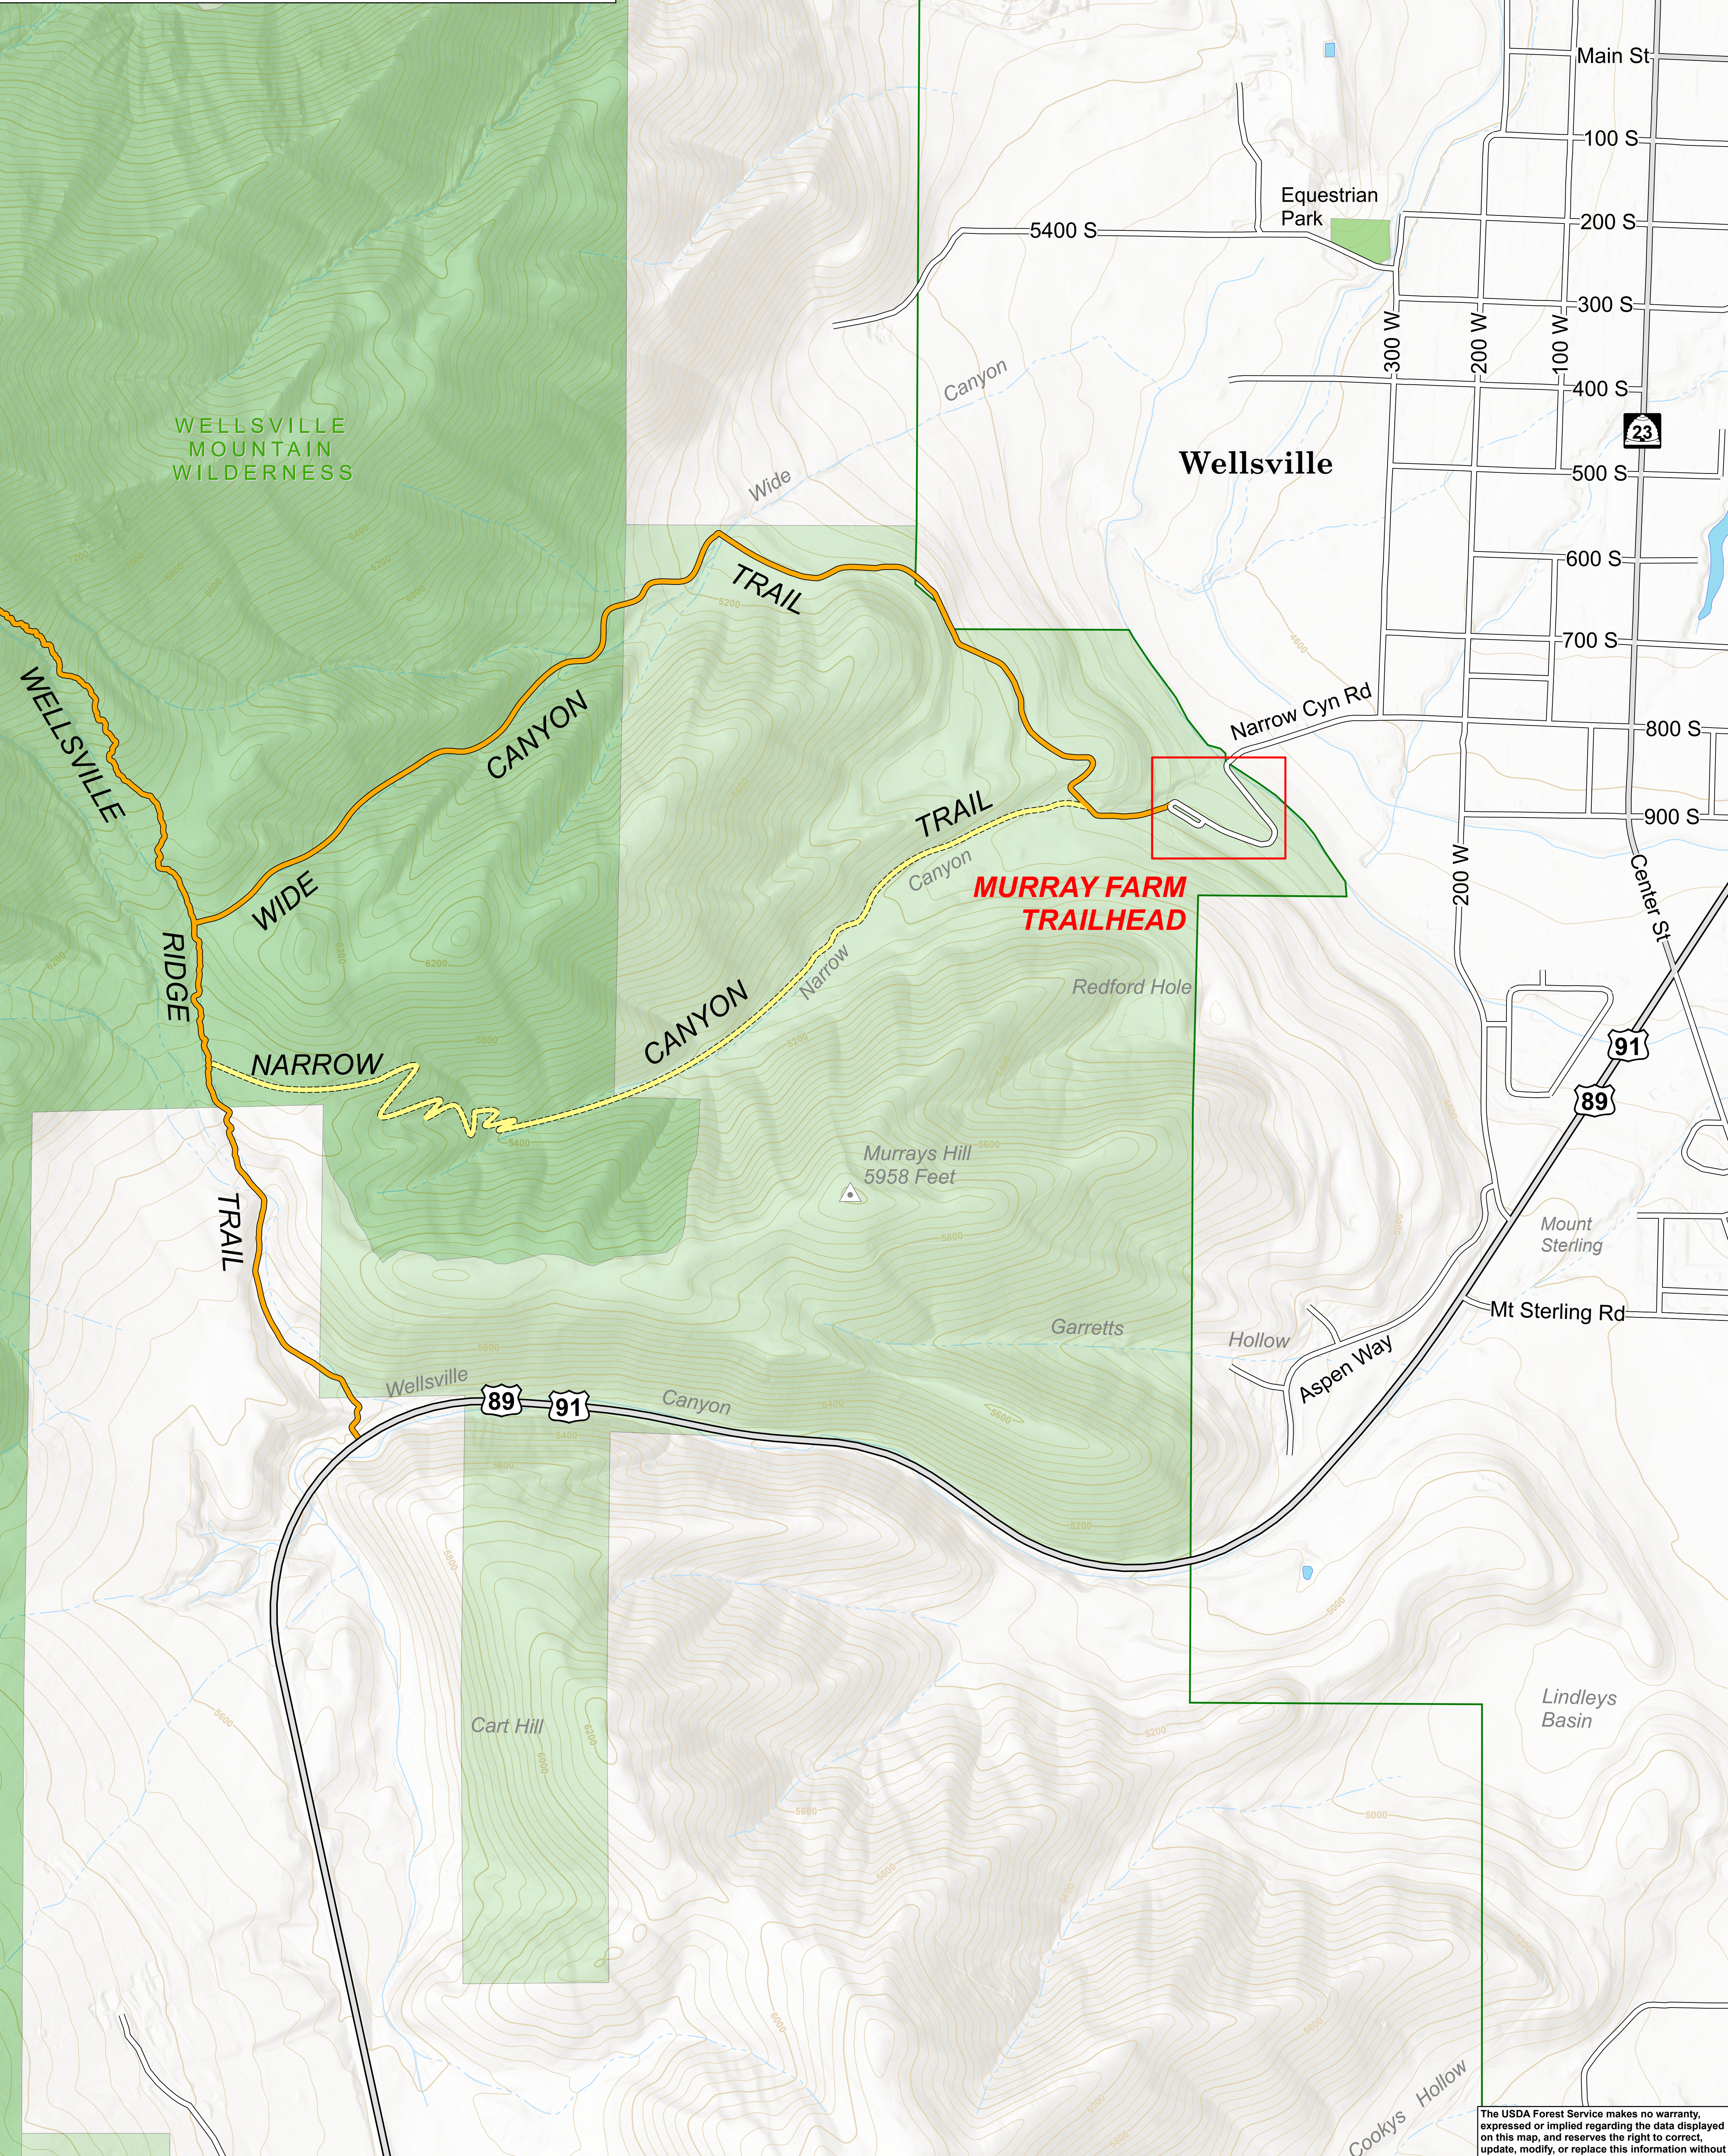

Murray Farm Trailhead
Uinta-Wasatch-Cache National Forest
Logan Ranger District

- Existing Trails
- Trail Construction Pending
- U.S. Highway
- State Road
- Road
- Perennial Stream/Canal
- Ephemeral Stream
- Forest Boundary
- U.S. Forest Service
- Wilderness Area
- Private Land
- Municipal Parks

0 0.25 0.5 Mile