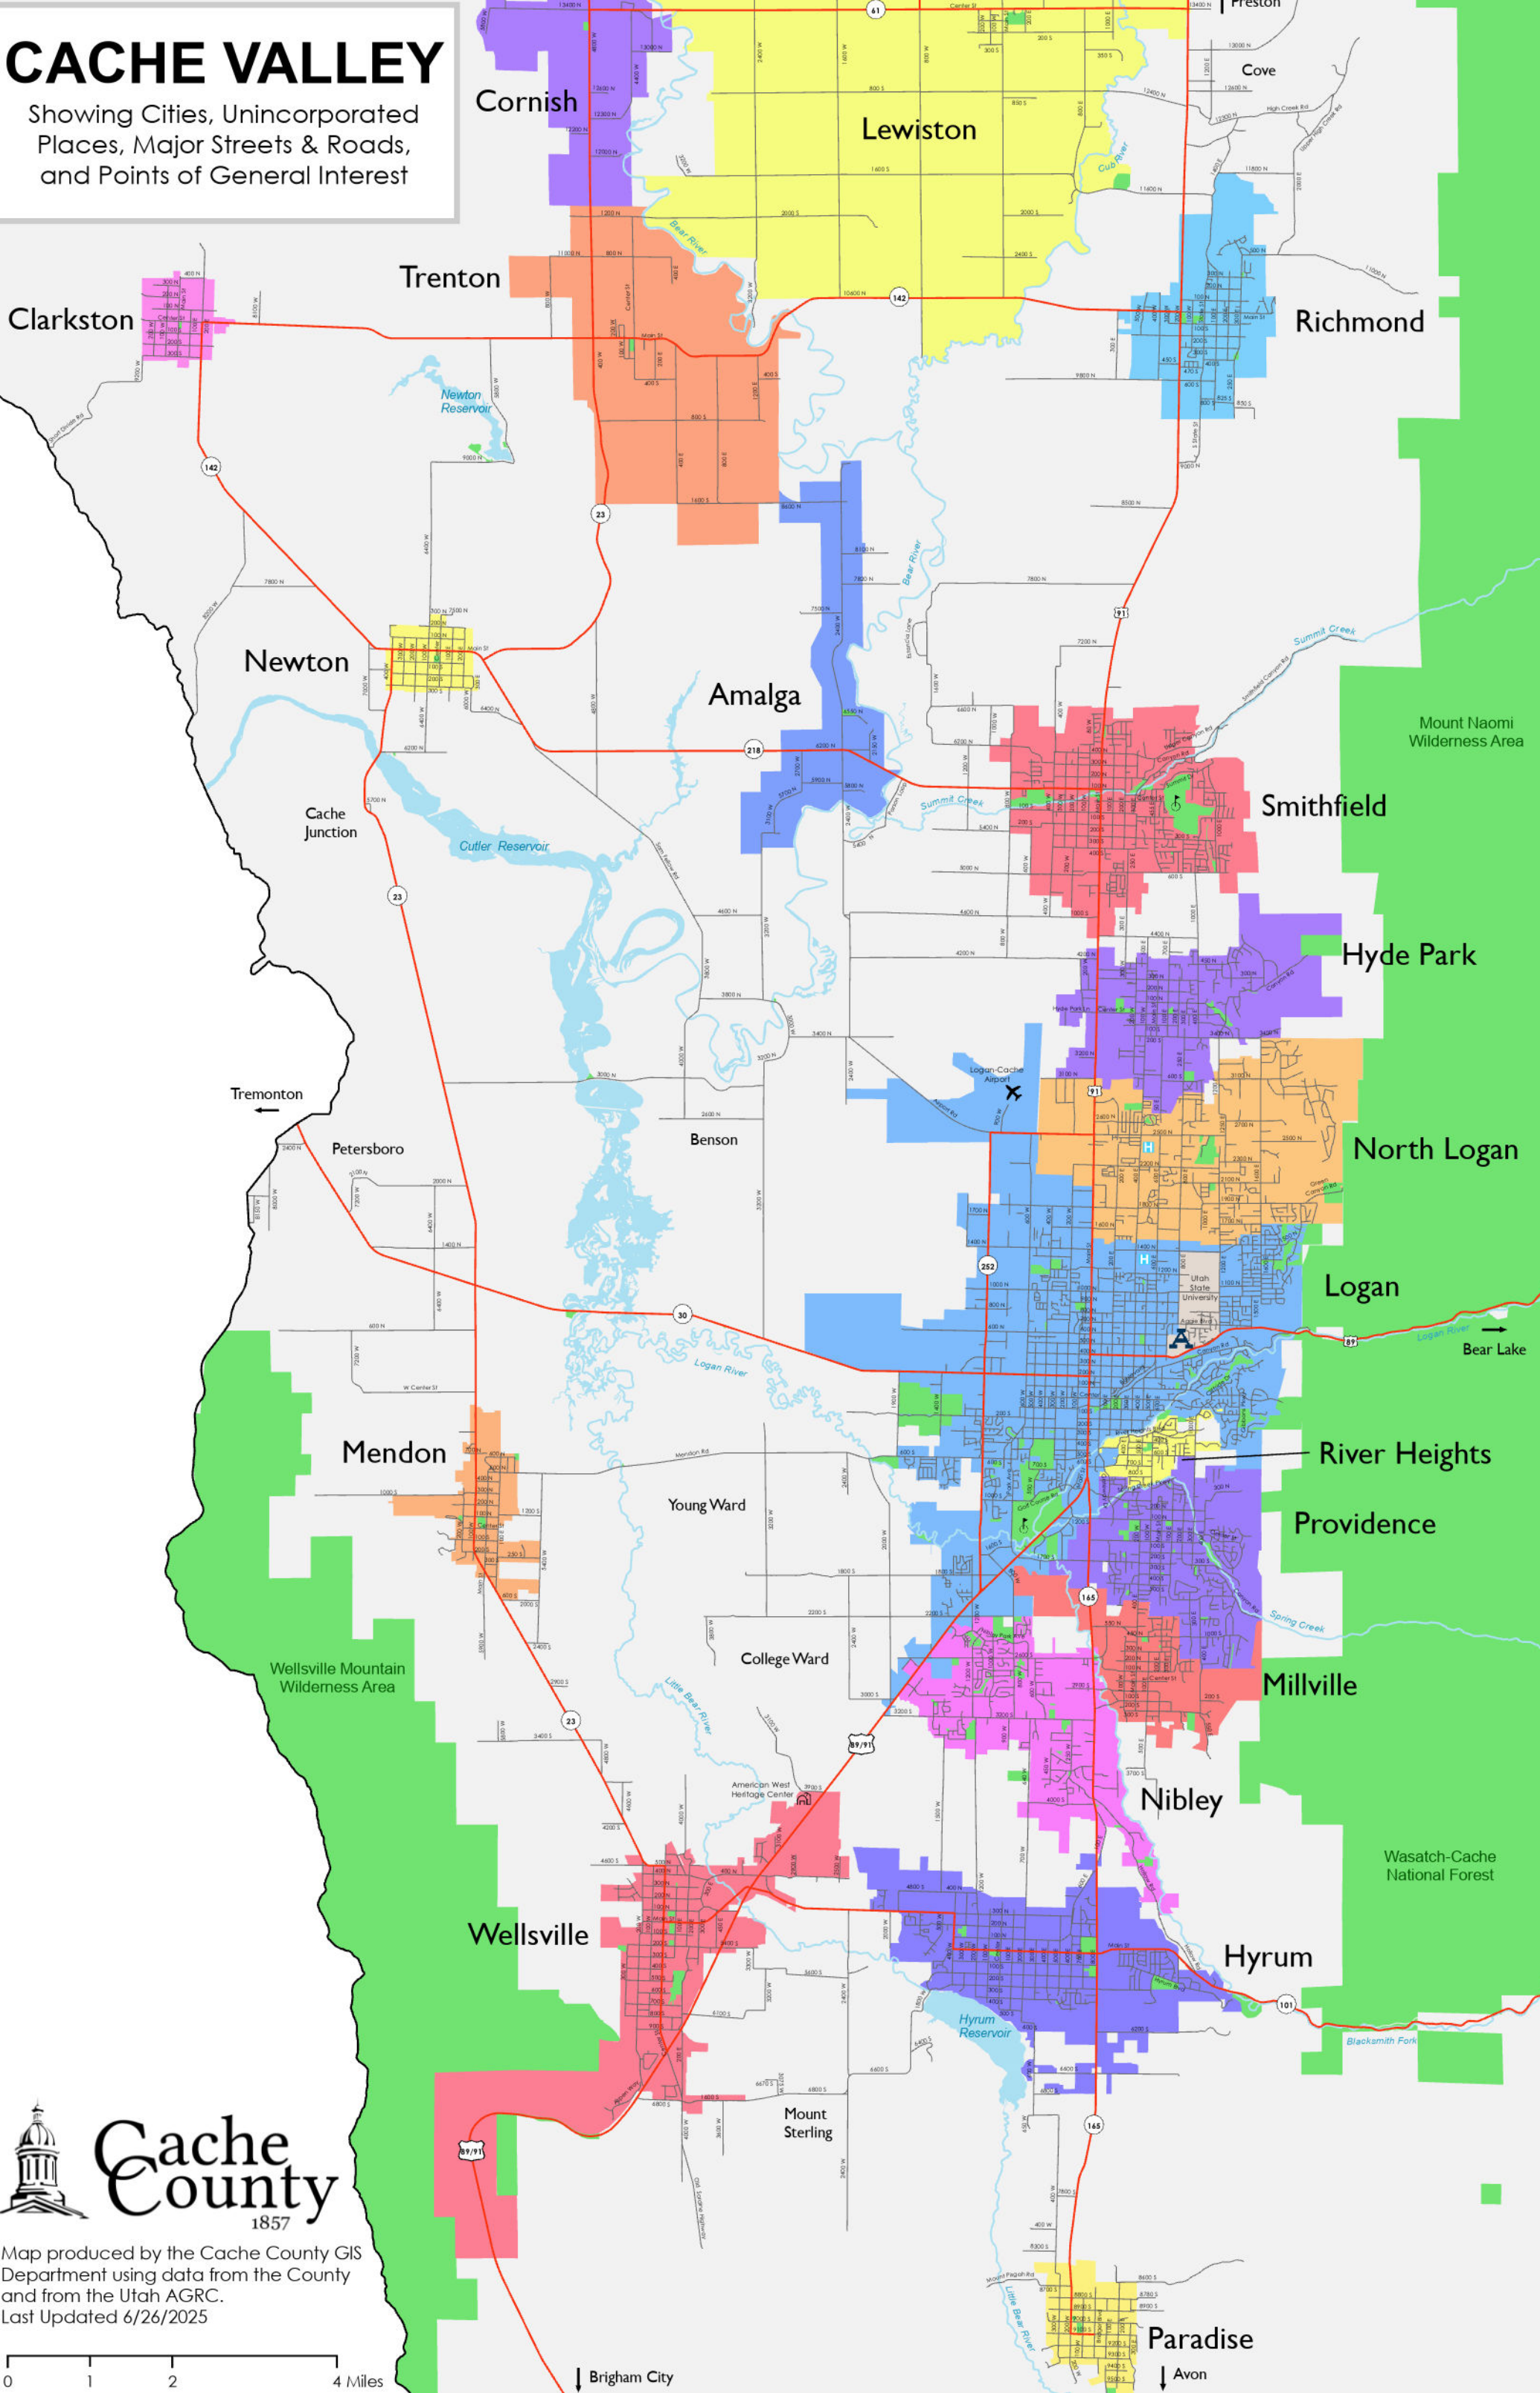

CACHE VALLEY

Showing Cities, Unincorporated Places, Major Streets & Roads, and Points of General Interest

Map produced by the Cache County GIS Department using data from the County and from the Utah AGRC. Last Updated 6/26/2025

Brigham City

Avon